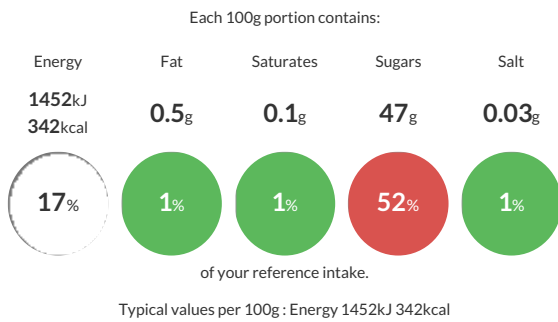

Reference Intake

Nutritional Information

Typical Values	Per 100g
Energy	1452kJ 342kCal
Carbohydrates	77g
of which sugars	47g
Fat	0.5g
of which saturates	0.1g
Fibre	-g
Protein	6.6g
Salt	0.03g

Allergy Information