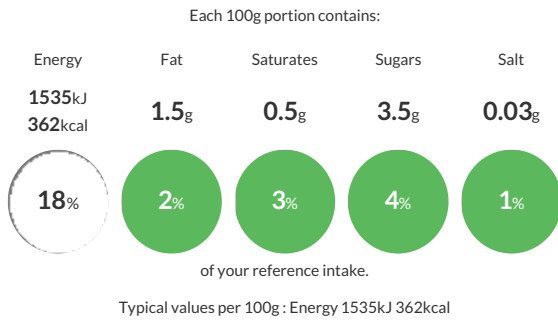

Reference Intake

Nutritional Information

Typical Values	Per 100g
Energy	1535kJ 362kCal
Carbohydrates	73.6g
of which sugars	3.5g
Fat	1.5g
of which saturates	0.5g
Fibre	3g
Protein	12g
Salt	0.03g

Allergy Information