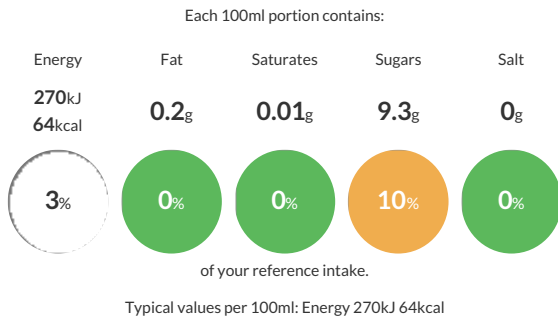

Supplier's Product Code :
Product Added :
Last Updated by Supplier :
erudus id :

PIP 23 PINE WEDGE
23 April 2026
24 April 2026
a063d8b90c074a2ab2efd74645992bdf

The information on the Erudus System has been supplied by the manufacturers of the products and, whilst the owners of the Erudus System take steps to ensure the information is regularly updated, they give no warranty and no guarantee that the information is accurate. Product information and ingredients may change, please always read product labels carefully in addition to using the information provided by Erudus One.

We do not accept liability for any inaccuracies or incorrect information contained on this site. Please visit <http://www.erudus.com/terms-and-conditions> for full terms and conditions.

Pip Organic Kids Pineapple and Mango Smoothie - 24 x 180ml

Short Product Name:
Kids Pineapple and Mango Smoothie

A blend of pressed organic juices. Free from preservatives, colourings or artificial flavours. No added sugar or water and not from concentrate.

Traded Unit GTIN: **05060218976233** Internal GTIN: **5060218974239** Supplier : **Pip Organic** Suppliers Product Code : **PIP 23 PINE WEDGE**

Reference Intake

Nutritional Information

Typical Values	Per 100ml
Energy	270kJ 64kCal
Carbohydrates	14.1g
of which sugars	9.3g
Fat	0.2g
of which saturates	0.01g
Fibre	0g
Protein	0g
Salt	0g