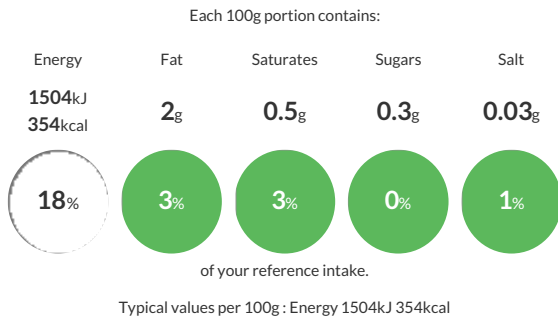

Supplier's Product Code :
Product Added :
Last Updated by Supplier :
erudus id :

RICEMP
23 April 2026
23 April 2026
b39bda749ab749cabbeb465dad3c5863

The information on the **Erudus System** has been supplied by the manufacturers of the products and, whilst the owners of the Erudus System take steps to ensure the information is regularly updated, they give no warranty and no guarantee that the information is accurate. Product information and ingredients may change, please always read product labels carefully in addition to using the information provided by Erudus One.

We do not accept liability for any inaccuracies or incorrect information contained on this site. Please visit <http://www.erudus.com/terms-and-conditions> for full terms and conditions.

Gluten Free Rice Flour 5x1kg

Short Product Name:
Gluten Free Rice Flour

A naturally gluten free white flour with faint brown flecks. Free by Doves Farm brand.

Traded Unit GTIN: **05011766110204** Internal GTIN: **5011766010085** Supplier : **Doves Farm Foods** Suppliers Product Code : **RICEMP**

Reference Intake

Nutritional Information

Typical Values	Per 100g
Energy	1504kJ 354kCal
Carbohydrates	75g
of which sugars	0.3g
Fat	2g
of which saturates	0.5g
Fibre	2.6g
Protein	7.8g
Salt	0.03g

Allergy Information

Key: **Contains** **May Contain**

Does Not Contain Cereal/Gluten	Does Not Contain Milk	Does Not Contain Eggs	Does Not Contain Peanuts	Does Not Contain Nuts	Does Not Contain Crustaceans	Does Not Contain Mustard
Does Not Contain Fish	Does Not Contain Lupin	Does Not Contain Sesame	Does Not Contain Celery	Does Not Contain Soya	Does Not Contain Molluscs	Does Not Contain Sulphur Dioxide

Dietary Information

Key: **Suitable for**

Suitable for Vegetarian	Suitable for Vegan	Suitable for Kosher	Suitable for Halal	Suitable for Coeliac

Gluten Claim

Gluten content is less than 20ppm.

Ingredients

Brown rice, white rice.