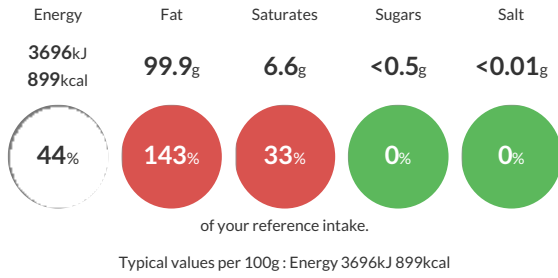

Reference Intake

Each 100g portion contains:

Nutritional Information

Typical Values	Per 100g
Energy	3696kJ 899kCal
Carbohydrates	<0.5g
of which sugars	<0.5g
Fat	99.9g
of which saturates	6.6g
Fibre	<0.5g
Protein	<0.5g
Salt	<0.01g